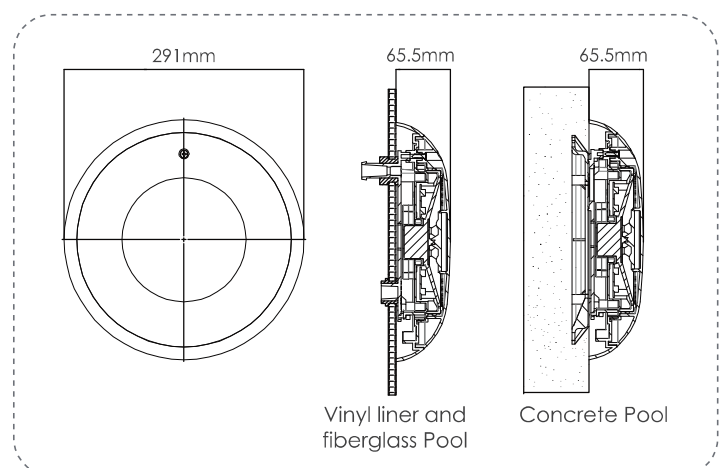

THE WIDEST ANGLE OF ILLUMINATION The combination of high power LED Bulbs and unique 360 degree LED Ring accomplishes the widest angle of illumination in the market.

Product Information

| Code | Model | Watt/ Voltage | Color |
|----------|---------|---------------|---------------------|
| 88049246 | ARR30CW | 30W/12V | Cool White (10000k) |
| 88049247 | ARR30C | 30W/12V | RGB |
| 88049248 | ARR30B | 30W/12V | Blue |
| 88049249 | ARR30W | 30W/12V | Warm White (4000k) |

Product Dimension: