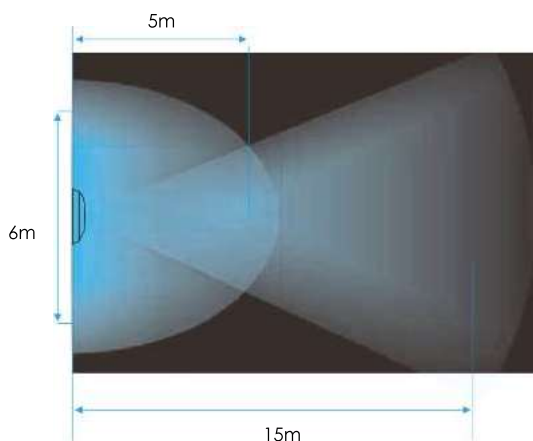

THE WIDEST ANGLE OF ILLUMINATION

Product Features

100% WATER PROOFING With our latest resin filled LED panel technology, it performs an outstanding water proofing.

HIGH COMPATIBILITY It is compatible with all concrete, vinyl liner and fiberglass pools.

GREAT DURABILITY It is made of durable ABS with high quality PC transparent lid. Also, its heat sink design effectively enhances long LED Life.

CONVENIENCE Easy install and replacement. Latest wiring method allows easy and reliable wiring for replacement.

THE WIDEST ANGLE OF ILLUMINATION The combination of high power LED Bulbs and unique 360 degree LED Ring accomplishes the widest angle of illumination in the market.