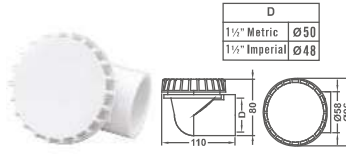

**φ2-3/4" Vortex Face  
Eyeball Spa Jet**

Code	Model No.	Material
88091112	EM1123	PVC

**φ25mm Barb Air & φ25mm  
Water Tee Body**

Code	Model No.	Material
88100312	EM1138	PVC

**φ2-3/4" Face  
Eyeball Spa Jet**

Code	Model No.	Material
88210212	EM1835	ABS

**Air Button**

Code	Model No.	Material
88200112	EM1844	ABS

**Air Button**

Code	Model No.	Material
88200212	EM1845	ABS

**φ2 Section Drain  
Ell Body(Threaded)**

Code	Model No.	Material
88240212	EM3822A	ABS&PVC

**φ2 Section Drain  
Ell Body(Slip Fit)**

Code	Model No.	Material
88240312	EM3822B	ABS&PVC

**φ2 Section Drain Straight  
Body(with Bolt)**

Code	Model No.	Material
88240412	EM3833A	ABS&PVC

**φ2 Section Drain  
Straight Body**

Code	Model No.	Material
88240512	EM3833B	ABS&PVC

**Swirl Type  
Water Return**

Code	Model No.	Material
88240612	EM3844	ABS&PVC

**Water Return**

Code	Model No.	Material
88240812	EM3845	ABS&PVC

**φ2 Section Drain  
Lock Nut**