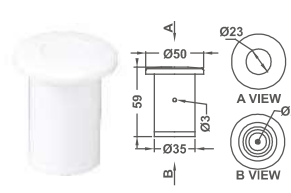

**φ2-3/4" Vortex Face  
Eyeball Spa Jet**

Code	Model No.	Material
88091112	EM1123	PVC

**φ25mm Barb Air & φ25mm  
Water Tee Body**

Code	Model No.	Material
88100312	EM1138	PVC

**φ2-3/4" Face  
Eyeball Spa Jet**

Code	Model No.	Material
88091012	EM1113	PVC

**φ10mm Barb Air &  
φ25mm Water**

Code	Model No.	Material
88100412	EM1148	PVC

**φ25mm Air Control**

Code	Model No.	Material
88210112	EM1834	ABS

**Standard Air Control**

Code	Model No.	Material
88210212	EM1835	ABS

**Air Button**

Code	Model No.	Material
88200112	EM1844	ABS

**Air Button**

Code	Model No.	Material
88200212	EM1845	ABS

**φ2 Section Drain  
Ell Body(Threaded)**

Code	Model No.	Material
88240212	EM3822A	ABS&PVC

**φ2 Section Drain  
Ell Body(Slip Fit)**

Code	Model No.	Material
88240312	EM3822B	ABS&PVC

**φ2 Section Drain Straight  
Body(with Bolt)**

Code	Model No.	Material
88240412	EM3833A	ABS&PVC

**φ2 Section Drain  
Straight Body**