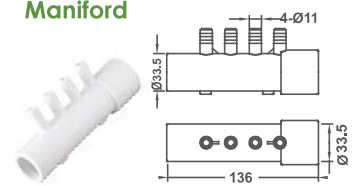

**Port Air
Manifold**

Code	Model No.	Material
88180212	EM1825	ABS