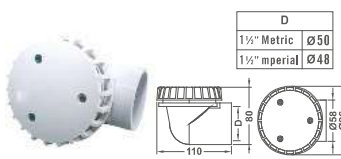

**φ2-3/4" Vortex Face  
Eyeball Spa Jet**

Code	Model No.	Material
88091112	EM1123	PVC

**φ25mm Barb Air & φ25mm  
Water Tee Body**

Code	Model No.	Material
88100312	EM1138	PVC

**φ2-3/4" Face  
Eyeball Spa Jet**

Code	Model No.	Material
88210212	EM1835	ABS

**Air Button**

Code	Model No.	Material
88200112	EM1844	ABS

**Air Button**

Code	Model No.	Material
88200212	EM1845	ABS

**φ2 Section Drain  
Ell Body(Threaded)**

Code	Model No.	Material
88240212	EM3822A	ABS&PVC

**φ2 Section Drain  
Ell Body(Slip Fit)**

Code	Model No.	Material
88240312	EM3822B	ABS&PVC

**φ2 Section Drain Straight  
Body(with Bolt)**

Code	Model No.	Material
88240412	EM3833A	ABS&PVC

**φ2 Section Drain  
Straight Body**

Code	Model No.	Material
88240512	EM3833B	ABS&PVC

**Swirl Type  
Water Return**

Code	Model No.	Material
88240612	EM3844	ABS&PVC

**Water Return**

Code	Model No.	Material
88240812	EM3845	ABS&PVC

**φ2 Section Drain  
Lock Nut**