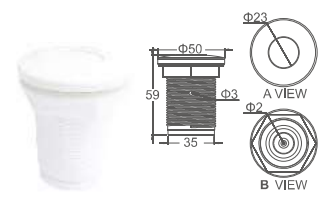

**φ2-3/4" Vortex Face  
Eyeball Spa Jet**

Code	Model No.	Material
88091112	EM1123	PVC

**φ25mm Barb Air & φ25mm  
Water Tee Body**

Code	Model No.	Material
88100312	EM1138	PVC

**φ2-3/4" Face  
Eyeball Spa Jet**

Code	Model No.	Material
88091012	EM1113	PVC

**φ10mm Barb Air &  
φ25mm Water**

Code	Model No.	Material
88100412	EM1148	PVC

**φ25mm Air Control**

Code	Model No.	Material
88210112	EM1834	ABS

**Standard Air Control**

Code	Model No.	Material
88210212	EM1835	ABS

**Air Button**

Code	Model No.	Material
88200112	EM1844	ABS

**Air Button**

Code	Model No.	Material
88200212	EM1845	ABS

**φ2 Section Drain  
Ell Body(Threaded)**

Code	Model No.	Material
88240212	EM3822A	ABS&PVC

**φ2 Section Drain  
Ell Body(Slip Fit)**

Code	Model No.	Material
88240312	EM3822B	ABS&PVC

**φ2 Section Drain Straight  
Body(with Bolt)**

Code	Model No.	Material
88240412	EM3833A	ABS&PVC

**φ2 Section Drain  
Straight Body**