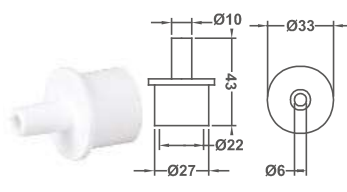

Code	Model No.	Material
88240512	EM3833B	ABS&PVC

**Swirl Type  
Water Return**

Code	Model No.	Material
88240612	EM3844	ABS&PVC

**Water Return**

Code	Model No.	Material
88240812	EM3845	ABS&PVC

**φ2 Section Drain  
Lock Nut**

Code	Model No.	Material
88240112	EM3811	ABS&PVC
88240102	EM3811	ABS&PVC

**Port Air  
Manifold**

Code	Model No.	Material
88180212	EM1825	ABS

**Port Water Barb  
Manifold**

Code	Model No.	Material
88180112	EM1824	ABS

**Barb Plug**

Code	Model No.	Material
88190212	EM1816	PVC

**Pipe Plug**

Code	Model No.	Material
88190512	EM1818B	PVC

**Pipe Plug**

Code	Model No.	Material
88190312	EM1818A	PVC