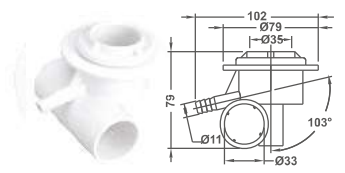

**φ2-3/4" Vortex Face  
Eyeball Spa Jet**

Code	Model No.	Material
88091112	EM1123	PVC

**φ25mm Barb Air & φ25mm  
Water Tee Body**

Code	Model No.	Material
88100312	EM1138	PVC

**φ2-3/4" Face  
Eyeball Spa Jet**

Code	Model No.	Material
88091012	EM1113	PVC

**φ10mm Barb Air &  
φ25mm Water**

Code	Model No.	Material
88100412	EM1148	PVC

**φ25mm Air Control**

Code	Model No.	Material
88210112	EM1834	ABS

**Standard Air Control**

Code	Model No.	Material
88210212	EM1835	ABS

**Air Button**

Code	Model No.	Material
88200112	EM1844	ABS

**Air Button**

Code	Model No.	Material
88200212	EM1845	ABS

**φ2 Section Drain  
Ell Body(Threaded)**

Code	Model No.	Material
88240212	EM3822A	ABS&PVC

**φ2 Section Drain  
Ell Body(Slip Fit)**

Code	Model No.	Material
88240312	EM3822B	ABS&PVC

**φ2 Section Drain Straight  
Body(with Bolt)**

Code	Model No.	Material
88240412	EM3833A	ABS&PVC

**φ2 Section Drain  
Straight Body**