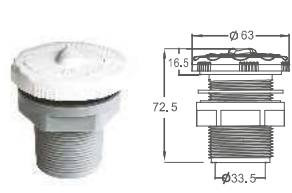

**φ2-3/4" Vortex Face  
Eyeball Spa Jet**

Code	Model No.	Material
88091112	EM1123	PVC

**φ25mm Barb Air & φ25mm  
Water Tee Body**

Code	Model No.	Material
88100312	EM1138	PVC

**φ2-3/4" Face  
Eyeball Spa Jet**

Code	Model No.	Material
88091012	EM1113	PVC

**φ10mm Barb Air &  
φ25mm Water**

Code	Model No.	Material
88100412	EM1148	PVC

**φ25mm Air Control**

Code	Model No.	Material
88210112	EM1834	ABS

**Standard Air Control**

Code	Model No.	Material
88210212	EM1835	ABS

**Air Button**

Code	Model No.	Material
88200112	EM1844	ABS

**Air Button**

Code	Model No.	Material
88200212	EM1845	ABS

**φ2 Section Drain  
Ell Body(Threaded)**

Code	Model No.	Material
88240212	EM3822A	ABS&PVC

**φ2 Section Drain  
Ell Body(Slip Fit)**

Code	Model No.	Material
88240312	EM3822B	ABS&PVC

**φ2 Section Drain Straight  
Body(with Bolt)**

Code	Model No.	Material
88240412	EM3833A	ABS&PVC

**φ2 Section Drain  
Straight Body**