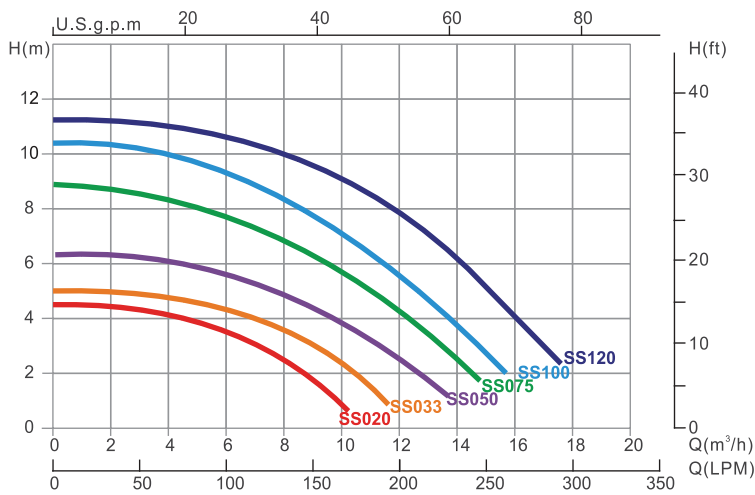

Pump **SS SERIES**

BEST OPTION FOR SMALLER PLUMBING

For the small size residential pools or above-ground pools

1. 1.5 inch suction and discharge port with transparent lid
2. Asynchronous, Two poles motor
3. Class insulation: 130(B)
4. IPX5 Waterproof standard
5. Built-in thermal protection
6. Overload protection
7. External heat sink
8. Available in 50Hz or 60Hz with 220V/110V
9. Special design union compatible for both Imperial and Metric measurement standard
10. S.S. 316 Shaft
11. S.S. 316 Mechanical seal

 **Emaux**
water technology

Pool & Spa Equipment

www.emauxgroup.com

Technical Information:

Remark: The performance curve above is for 50Hz models

Built-in Timer Option:

With the latest product upgrade, the SS series pump offers a built-in timer that allows the user to quickly set up the pump's running schedule on a user-friendly control pad.

Product Information and Dimension:

Model 50Hz	Input(kW)	Current(AMP)	Noise(dB)	Head (m)			
				2	4	6	8
SS020 / SS020T	0.28	1.5	55	8.4	4	--	--
SS033 / SS033T	0.43	2	55	10.4	7	--	--
SS050 / SS050T	0.55	2.5	60	12.4	10	4	--
SS075 / SS075T	0.75	3.5	60	14.4	12.2	9.4	5
SS100 / SS100T	0.90	4.7	65	15.2	13.8	11.4	8.4
SS120 / SS120T	0.97	5.8	65	18	16	14	12

Code 220V/50Hz	Code 110V/60Hz	Model	Connection Size	Horsepower	Weight(kg)	Capacitance 220V	Capacitance 110V	A mm
88022401	88022601	SS020	1.5" / 50mm	0.2hp	6.20	5μF	20μF	507
88022402	88022602	SS033	1.5" / 50mm	0.33hp	6.50	6μF	24μF	507
88022403	88022603	SS050	1.5" / 50mm	0.5hp	8.03	8μF	30μF	552
88022404	88022604	SS075	1.5" / 50mm	0.75hp	9.01	14μF	40μF	552
88022405	88022605	SS100	1.5" / 50mm	1.0hp	9.09	20μF	60μF	552
88022406	88022606	SS120	1.5" / 50mm	1.2hp	11.00	20μF	60μF	552
9020329	/	SS020T	1.5" / 50mm	0.2hp	6.20	5μF	/	507
9020330	/	SS033T	1.5" / 50mm	0.33hp	6.50	6μF	/	507
9020331	/	SS075T	1.5" / 50mm	0.5hp	8.03	8μF	/	552
9020332	/	SS100T	1.5" / 50mm	0.75hp	9.01	14μF	/	552
9020333	/	SS120T	1.5" / 50mm	1.0hp	9.09	20μF	/	552
9020334	/	SS150T	1.5" / 50mm	1.2hp	11.00	20μF	/	552