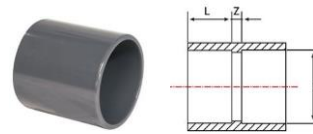

Nastavak (lepak x lepak)

D	Šifra	PN	L	Z
D20	511000202	16	16	3
D25	511000252	16	16	3
D32	511000322	16	22	3
D40	511000402	16	26	3
D50	511000502	16	31	3
D63	511000632	16	38	3
D75	511000752	16	44	3
D90	511000902	16	51	3
D110	511001102	16	61	3