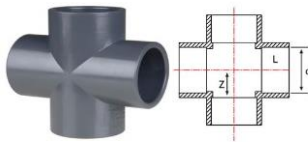

Krst (lepak x lepak)

D	Šifra	PN	L	Z
D32	506000322	16	23,0	17,0
D40	506000402	16	29,0	23,0
D50	506000502	16	33,0	28,0
D63	506000632	16	38,0	34,0
D75	506000752	16	44,0	41,0
D90	506000902	16	51,00	46,0
D110	506001102	16	61,00	55,0