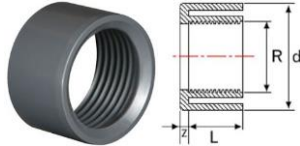

Redukcija (lepak x un)

D	Šifra	PN	Prečnik red.	L	Z
D25 x 1/2"	509100250202	16	1/2	16,0	3,0
D32 x 1/2"	509100320202	16	1/2	16,0	7,0
D40 x 3/4"	509100400252	16	3/4	20,0	7,0
D40 x 1"	509100400322	16	1,0	20,0	6,0
D50 x 1"	509100500322	16	1,0	25,0	6,0
D50 x 1 1/4"	509100500402	16	1,3	23,0	9,0
D63 x 1"	509100630322	16	1,0	22,0	16,0
D63 x 1 1/2"	509100630502	16	1,5	30,0	8,0
D75 x 1 1/2"	509100750502	16	1,5	31,0	13,0
D75 x 2"	509100750632	16	2,0	36,0	8,0
D90 x 2"	509100900632	16	2,0	38,0	13,0
D90 x 2 1/2"	509100900752	16	2,5	43,0	8,0
D110 x 2"	509101100632	16	2,0	38,0	23,0
D110 x 2 1/2"	509101100752	16	2,5	44,0	17,0
D110 x 3"	509101100902	16	3,0	50,0	10,0