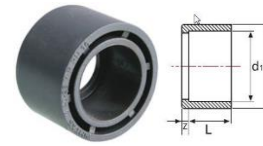

Kratka redukcija (lepak x lepak)

D	Šifra	PN	L	Z
D25 x 20	509000250202	16	16,0	3,0
D32 x 20	509000320202	16	16,0	7,0
D32 x 25	509000320252	16	17,0	5,0
D40 x 20	509000400202	16	16	1,7
D40 x 25	509000400252	16	20,0	7,0
D40 x 32	509000400322	16	20,0	6,0
D50 x 32	509000500322	16	23,0	9,0
D50 x 40	509000500402	16	25,0	6,0
D63 x 32	509000630322	16	22,0	16,0
*D63 x 40	509000630402	16	25,0	11,0
D63 x 50	509000630502	16	30,0	8,0
D75 x 40	509000750402	16	26,0	3,0
D75 x 50	509000750502	16	31,0	13,0
D75 x 63	509000750632	16	36,0	8,0
D90 x 50	509000900502	16	31,0	20
D90 x 63	509000900632	16	38,0	13,0
D90 x 75	509000900752	16	43,0	8,0
D110 x 63	509001100632	16	38,0	23,0
D110 x 75	509001100752	16	44,0	17,0
D110 x 90	509001100902	16	50,0	10,0